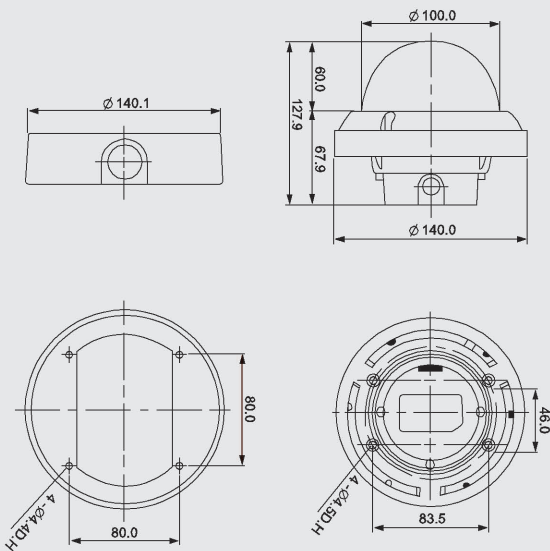

1/3" SONY
COLOR CCD

540

2.8-11mm

SENS-UP

DNR

DIMENSIONS(mm)

SPECIFICATIONS

MODEL	MDC-8220WDN
ITEM	NTSC / PAL
Image Sensor	1/3" CMOS Sensor
Dynamic Range [Maximum]	120dB Maximum
Horizontal Resolution [TV Lines]	More than 540 TV Lines
Pixel	720 x 540 Pixels
Transfer Rate	50 fps [PAL], 60 fps [NTSC]
Light Sensitivity	0.5 Lux at F 0.95 0.08 Lux at F 0.95 in Sens-up
Sens-up	Up to 8X
S/N Ratio	>48 dB
Signal Formats	CVBS, 75 ohm [PAL / NTSC]
Synchronization	Internal
Adjustable White Balance	ATW, AWB, Manual [2,000K ~ 11,000K]
Backlighting Compensation	Yes, with adjustable backlight zone
AGC	Yes, brightness-offset and gain limit selectable
Gamma Correction	Yes, set by preset choice
Progressive Scan	Yes
Presets	Universal, Details 1, Details 2, Indoor /Shadow, Indoor, Fluorescent, Low Light Environment
Configuration	OSD: Directly via camera buttons or remote controlled via UTC commands
Language	English