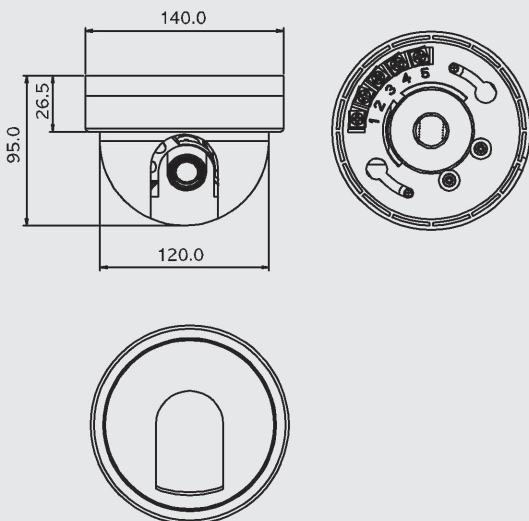

MDC-7220WDN

WDR CAMERA

GENERAL FEATURUES

- 1/3" DPS(Digital Pixel System) Sensor
- 540TVL, Ultra Wide Dynamic Range(120dB)
- True Day & Night (ICR), 3.8~9.5mm Filterchangeable Varifocal Lens
- Progressive Scan
- 4X Digital Zoom (Digital Panning Tilting)
- UTC(Up The Coax) Remote Control
- Natural Color Reproduction by DPS
- 120mm Indoor Dome, 3Axis

DIMENSIONS(mm)

SPECIFICATIONS

MODEL	MDC-7220WDN
ITEM	NTSC / PAL
Image Sensor	1/3"CMOS Sensor
Dynamic Range [Maximum]	120dB Maximum
Horizontal Resolution [TV Lines]	More than 540 TV Lines
Pixel	720 x 540 Pixels
Transfer Rate	50 fps [PAL], 60 fps [NTSC]
Light Sensitivity	0.5 Lux at F 0.95 0.08 Lux at F 0.95 in Sens-up
Sens-up	Up to 8X
S/N Ratio	>48 dB
Signal Formats	CVBS, 75 ohm [PAL / NTSC]
Synchronization	Internal
Adjustable White Balance	ATW, AWB, Manual [2,000K ~ 11,000K]
Backlighting Compensation	Yes, with adjustable backlight zone
AGC	Yes, brightness-offset and gain limit selectable
Gamma Correction	Yes, set by preset choice
Progressive Scan	Yes
Presets	Universal, Details 1, Details 2, Indoor /Shadow, Indoor, Fluorescent, Low Light Environment
Configuration	OSD: Directly via camera buttons or remote controlled via UTC commands
Language	English