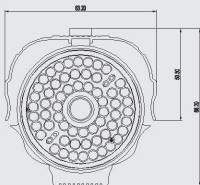

MDC-6210F-54

BULLET CAMERA

GENERAL FEATURUES

- 1/3" SONY Super HAD Color CCD (270K Pixels)
- 380 TV Lines
- Built-in 6mm Fixed Lens (Standard)
- Built-in 54pcs IR LEDs
- Excellent Auto Tracking White Balance, etc.
- Weatherproof Housing (IP66)
- DC12V Power Source

DIMENSIONS(mm)

New Design

SPECIFICATIONS

MODEL	MDC-6210F-54	
ITEM	NTSC	PAL
Image Sensor	1/3" Sony Super HAD Color CCD	
Effective Pixel	510(H) x 492(V)	500(H) x 582(V)
Scanning System	525 Lines 2:1 Interlace	625 Lines 2:1 Interlace
Scanning Frequency	15.734KHz (H), 59.94Hz (V)	15.625KHz (H), 50Hz (V)
Resolution	380TV Lines	
Shutter Speed	1/60 ~ 1/100,000 sec	1/50 ~ 1/100,000 sec
S/N Ratio	More than 52dB (AGC off)	
Sync System	Internal	
Lens	6mm Fixed (Standard)	
Min. Illumination	0.3 Lux(Color) at F 1.2 / 0 Lux at IR-Led ON	
White Balance	ATW / AWC / MANUAL	
Video Output	Composite 1.0Vp-p(75Ω load)	
Power Supply	DC12V ±10%	
Operating Temp.	-10°C ~ +50°C	
Operating Humidity	90% RH max.	
Dimension (m/m)	φ70	