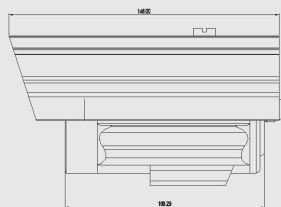

MDC-6210F-54

BULLET CAMERA

GENERAL FEATURUES

- 1/3" SONY Super HAD Color CCD (270K Pixels)
- 380 TV Lines
- Built-in 6mm Fixed Lens (Standard)
- Built-in 54pcs IR LEDs
- Excellent Auto Tracking White Balance, etc.
- Weatherproof Housing (IP66)
- DC12V Power Source

DIMENSIONS(mm)

New Design

SPECIFICATIONS

MODEL	MDC-6210F-54	
ITEM	NTSC	PAL
Image Sensor	1/3" Sony Super HAD Color CCD	
Effective Pixel	510(H) x 492(V)	500(H) x 582(V)
Scanning System	525 Lines 2:1 Interlace	625 Lines 2:1 Interlace
Scanning Frequency	15.734KHz (H), 59.94Hz (V)	15.625KHz (H), 50Hz (V)
Resolution	380TV Lines	
Shutter Speed	1/60 ~ 1/100,000 sec	1/50 ~ 1/100,000 sec
S/N Ratio	More than 52dB (AGC off)	
Sync System	Internal	
Lens	6mm Fixed (Standard)	
Min. Illumination	0.3 Lux(Color) at F 1.2 / 0 Lux at IR-Led ON	
White Balance	ATW / AWC / MANUAL	
Video Output	Composite 1.0Vp-p(75Ω load)	
Power Supply	DC12V ±10%	
Operating Temp.	-10°C ~ +50°C	
Operating Humidity	90% RH max.	
Dimension (m/m)	φ70	