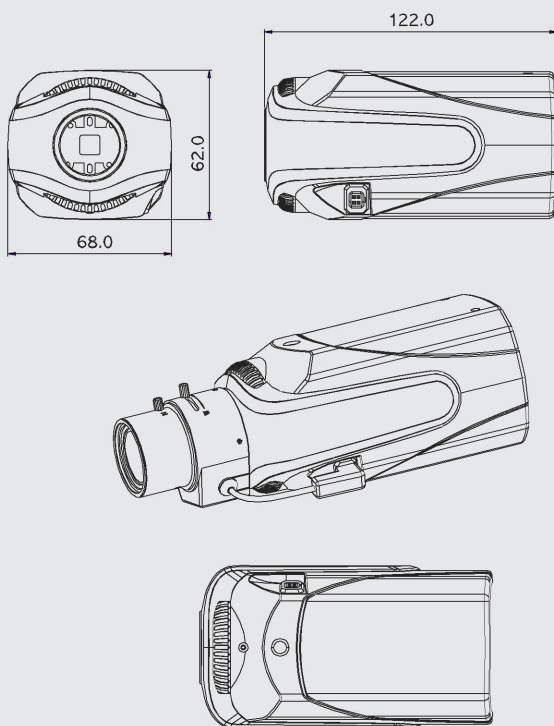

## WDR CAMERA

### GENERAL FEATURUES

- 540 TVL, Ultra Wide Dynamic Range (120dB)
- True Day & Night (ICR)
- Progressive Scan
- 4X Digital Zoom (Digital Panning Tilting)
- Eliminates all smearing and blooming effects
- UTC (Up The Coax) Remote Control
- Natural Color Reproduction by DPS (Digital Pixel System)

### DIMENSIONS(mm)