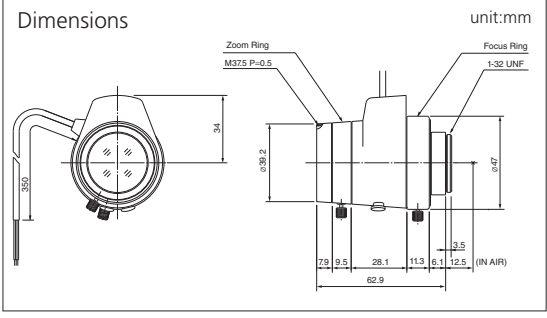

MODEL NO.	TG5Z8513AFCS-IR
Format (")	1/3
Mount	CS
Focal Length (mm)	8.5-40
Aperture (F)	1.3-360C
Angle of View (HOR)°	33.5-7.1
M.O.D. (m)	0.8
Effective Aperture	Front (φmm) 27.0
	Rear (φmm) 9.3
Front Filter Thread (φMxP=)	37.5 × 0.5
Dimensions (φxD _i /(φxHxD) or (WxHxD)mm)	φ41.7 × 57.5 × 62.9
Weight (g)	115

- VARI
- VIDEO
- IR

MODEL NO.	HG2Z4516AFCS-2
Format (")	1/2
Mount	CS
Focal Length (mm)	4.5-10
Aperture (F)	1.6-360C
Angle of View (HOR)°	81.3-38.2
M.O.D. (m)	0.3
Effective Aperture	Front (φmm) 18.6
	Rear (φmm) 9.0
Front Filter Thread (φMxP=)	-
Dimensions (φxD _i /(φxHxD) or (WxHxD)mm)	φ33.5 × 42.6 × 43.5
Weight (g)	56

- VARI
- VIDEO
- ASP
- IR

MODEL NO.	HG3Z4512AFCS-IR
Format (")	1/2
Mount	CS
Focal Length (mm)	4.5-12.5
Aperture (F)	1.2-360
Angle of View (HOR)°	83.7-30.1
M.O.D. (m)	0.3
Effective Aperture	Front (φmm) 19.9
	Rear (φmm) 9.9
Front Filter Thread (φMxP=)	-
Dimensions (φxD _i /(φxHxD) or (WxHxD)mm)	φ38.5 × 47.5 × 48.8
Weight (g)	73

- VARI
- VIDEO
- ASP
- TELE
- IR

MODEL NO.	HG3Z1014AFCS
Format (")	1/2
Mount	CS
Focal Length (mm)	10-30
Aperture (F)	1.4-360C
Angle of View (HOR)°	35.8-12.5
M.O.D. (m)	0.6
Effective Aperture	Front (φmm) 26.6
	Rear (φmm) 9.0
Front Filter Thread (φMxP=)	37.5 × 0.5
Dimensions (φxD _i /(φxHxD) or (WxHxD)mm)	φ41.7 × 57.5 × 57.7
Weight (g)	125