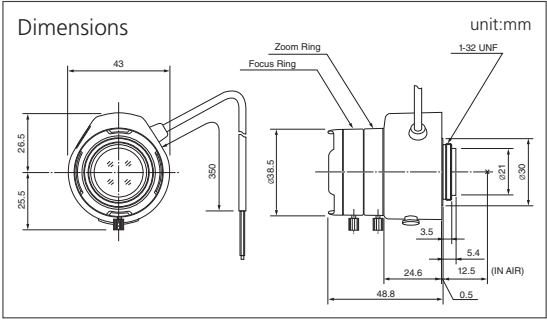

MODEL NO.	TG5Z8513AFCS-IR
Format (")	1/3
Mount	CS
Focal Length (mm)	8.5-40
Aperture (F)	1.3-360C
Angle of View (HOR)°	33.5-7.1
M.O.D. (m)	0.8
Effective Aperture	Front (φmm) 27.0
	Rear (φmm) 9.3
Front Filter Thread (φMxP=)	37.5 × 0.5
Dimensions (φxD _i /(φxHxD) or (WxHxD)mm)	φ41.7 × 57.5 × 62.9
Weight (g)	115

- VARI
- VIDEO
- IR

MODEL NO.	HG2Z4516AFCS-2
Format (")	1/2
Mount	CS
Focal Length (mm)	4.5-10
Aperture (F)	1.6-360C
Angle of View (HOR)°	81.3-38.2
M.O.D. (m)	0.3
Effective Aperture	Front (φmm) 18.6
	Rear (φmm) 9.0
Front Filter Thread (φMxP=)	-
Dimensions (φxD _i /(φxHxD) or (WxHxD)mm)	φ33.5 × 42.6 × 43.5
Weight (g)	56

- VARI
- VIDEO
- ASP
- IR

MODEL NO.	HG3Z4512AFCS-IR
Format (")	1/2
Mount	CS
Focal Length (mm)	4.5-12.5
Aperture (F)	1.2-360
Angle of View (HOR)°	83.7-30.1
M.O.D. (m)	0.3
Effective Aperture	Front (φmm) 19.9
	Rear (φmm) 9.9
Front Filter Thread (φMxP=)	-
Dimensions (φxD _i /(φxHxD) or (WxHxD)mm)	φ38.5 × 47.5 × 48.8
Weight (g)	73

- VARI
- VIDEO
- ASP
- TELE
- IR

MODEL NO.	HG3Z1014AFCS
Format (")	1/2
Mount	CS
Focal Length (mm)	10-30
Aperture (F)	1.4-360C
Angle of View (HOR)°	35.8-12.5
M.O.D. (m)	0.6
Effective Aperture	Front (φmm) 26.6
	Rear (φmm) 9.0
Front Filter Thread (φMxP=)	37.5 × 0.5
Dimensions (φxD _i /(φxHxD) or (WxHxD)mm)	φ41.7 × 57.5 × 57.7
Weight (g)	125