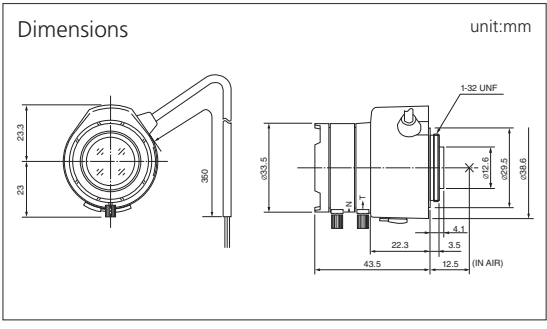

MODEL NO.	TG5Z8513AFCS-IR
Format (")	1/3
Mount	CS
Focal Length (mm)	8.5-40
Aperture (F)	1.3-360C
Angle of View (HOR)°	33.5-7.1
M.O.D. (m)	0.8
Effective Aperture	Front (φmm) 27.0
	Rear (φmm) 9.3
Front Filter Thread (φMxP=)	37.5 × 0.5
Dimensions (φxD _i /(φxHxD) or (WxHxD)mm)	φ41.7 × 57.5 × 62.9
Weight (g)	115

- VARI
- VIDEO
- IR

MODEL NO.	HG2Z4516AFCS-2
Format (")	1/2
Mount	CS
Focal Length (mm)	4.5-10
Aperture (F)	1.6-360C
Angle of View (HOR)°	81.3-38.2
M.O.D. (m)	0.3
Effective Aperture	Front (φmm) 18.6
	Rear (φmm) 9.0
Front Filter Thread (φMxP=)	-
Dimensions (φxD _i /(φxHxD) or (WxHxD)mm)	φ33.5 × 42.6 × 43.5
Weight (g)	56

- VARI
- VIDEO
- ASP
- IR

MODEL NO.	HG3Z4512AFCS-IR
Format (")	1/2
Mount	CS
Focal Length (mm)	4.5-12.5
Aperture (F)	1.2-360
Angle of View (HOR)°	83.7-30.1
M.O.D. (m)	0.3
Effective Aperture	Front (φmm) 19.9
	Rear (φmm) 9.9
Front Filter Thread (φMxP=)	-
Dimensions (φxD _i /(φxHxD) or (WxHxD)mm)	φ38.5 × 47.5 × 48.8
Weight (g)	73

- VARI
- VIDEO
- ASP
- TELE
- IR

MODEL NO.	HG3Z1014AFCS
Format (")	1/2
Mount	CS
Focal Length (mm)	10-30
Aperture (F)	1.4-360C
Angle of View (HOR)°	35.8-12.5
M.O.D. (m)	0.6
Effective Aperture	Front (φmm) 26.6
	Rear (φmm) 9.0
Front Filter Thread (φMxP=)	37.5 × 0.5
Dimensions (φxD _i /(φxHxD) or (WxHxD)mm)	φ41.7 × 57.5 × 57.7
Weight (g)	125