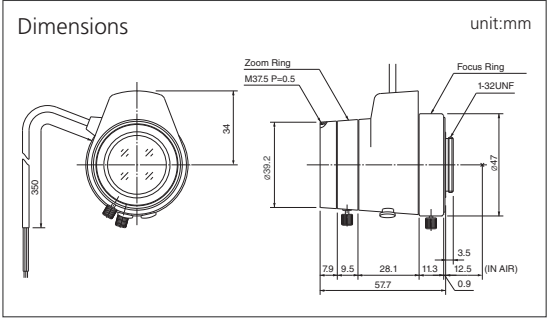

MODEL NO.	TG5Z8513AFCS-IR
Format (")	1/3
Mount	CS
Focal Length (mm)	8.5-40
Aperture (F)	1.3-360C
Angle of View (HOR)°	33.5-7.1
M.O.D. (m)	0.8
Effective Aperture	Front (φmm) 27.0
	Rear (φmm) 9.3
Front Filter Thread (φMxP=)	37.5 × 0.5
Dimensions (φxD _i /(φxHxD) or (WxHxD)mm)	φ41.7 × 57.5 × 62.9
Weight (g)	115

- VARI
- VIDEO
- IR

MODEL NO.	HG2Z4516AFCS-2
Format (")	1/2
Mount	CS
Focal Length (mm)	4.5-10
Aperture (F)	1.6-360C
Angle of View (HOR)°	81.3-38.2
M.O.D. (m)	0.3
Effective Aperture	Front (φmm) 18.6
	Rear (φmm) 9.0
Front Filter Thread (φMxP=)	-
Dimensions (φxD _i /(φxHxD) or (WxHxD)mm)	φ33.5 × 42.6 × 43.5
Weight (g)	56

- VARI
- VIDEO
- ASP
- IR

MODEL NO.	HG3Z4512AFCS-IR
Format (")	1/2
Mount	CS
Focal Length (mm)	4.5-12.5
Aperture (F)	1.2-360
Angle of View (HOR)°	83.7-30.1
M.O.D. (m)	0.3
Effective Aperture	Front (φmm) 19.9
	Rear (φmm) 9.9
Front Filter Thread (φMxP=)	-
Dimensions (φxD _i /(φxHxD) or (WxHxD)mm)	φ38.5 × 47.5 × 48.8
Weight (g)	73

- VARI
- VIDEO
- ASP
- TELE
- IR

MODEL NO.	HG3Z1014AFCS
Format (")	1/2
Mount	CS
Focal Length (mm)	10-30
Aperture (F)	1.4-360C
Angle of View (HOR)°	35.8-12.5
M.O.D. (m)	0.6
Effective Aperture	Front (φmm) 26.6
	Rear (φmm) 9.0
Front Filter Thread (φMxP=)	37.5 × 0.5
Dimensions (φxD _i /(φxHxD) or (WxHxD)mm)	φ41.7 × 57.5 × 57.7
Weight (g)	125