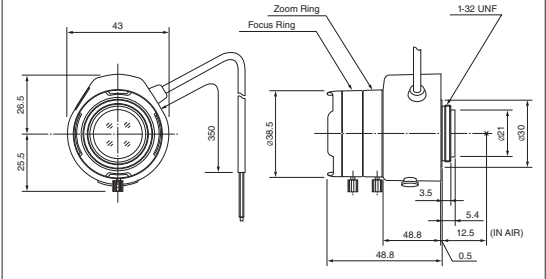

Dimensions

unit:mm

- VARI
- VIDEO
- F1.0
- ASP

MODEL NO.	TG3Z3510AFCS
Format (")	1/3
Mount	CS
Focal Length (mm)	3.5-10.5
Aperture (F)	1.0-360
Angle of View (HOR)°	81.6-27.2
M.O.D. (m)	0.3
Effective Aperture	Front (φmm) 18.5
	Rear (φmm) 10.1
Front Filter Thread (φMxP=)	-
Dimensions (φxD) (φxHxD) or (WxHxD)mm	φ38.5 × 48 × 48.8
Weight (g)	70

Dimensions

unit:mm

- VARI
- VIDEO
- F1.0
- ASP
- IR

MODEL NO.	TG3Z3510AFCS-IR
Format (")	1/3
Mount	CS
Focal Length (mm)	3.5-10.5
Aperture (F)	1.0-360
Angle of View (HOR)°	81.8-27.2
M.O.D. (m)	0.3
Effective Aperture	Front (φmm) 18.6
	Rear (φmm) 10.2
Front Filter Thread (φMxP=)	-
Dimensions (φxD) (φxHxD) or (WxHxD)mm	φ38.5 × 48 × 48.8
Weight (g)	70

Dimensions

unit:mm

- VARI
- VIDEO
- ASP
- IR

NEW

MODEL NO.	TG4Z2813AFCS-IR
Format (")	1/3
Mount	CS
Focal Length (mm)	2.8-12
Aperture (F)	1.3-360
Angle of View (HOR)°	102.2-23.7
M.O.D. (m)	0.3
Effective Aperture	Front (φmm) 23.0
	Rear (φmm) 7.4
Front Filter Thread (φMxP=)	-
Dimensions (φxD) (φxHxD) or (WxHxD)mm	φ37.5 × 48 × 56
Weight (g)	74

Dimensions

unit:mm

- VARI
- VIDEO
- TELE
- ASP

MODEL NO.	TG10Z0513AFCS-2
Format (")	1/3
Mount	CS
Focal Length (mm)	5-50
Aperture (F)	1.3-360C
Angle of View (HOR)°	51.8-5.6
M.O.D. (m)	0.8
Effective Aperture	Front (φmm) 29.5
	Rear (φmm) 8.7
Front Filter Thread (φMxP=)	37.5 × 0.5
Dimensions (φxD) (φxHxD) or (WxHxD)mm	φ41.7 × 57.5 × 57.7
Weight (g)	145