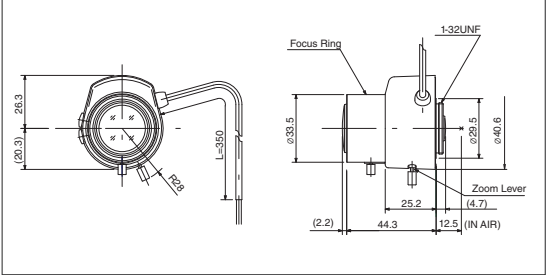

Dimensions

unit:mm

- VARI
- VIDEO
- F1.0
- ASP

MODEL NO.	TG3Z3510AFCS
Format (")	1/3
Mount	CS
Focal Length (mm)	3.5-10.5
Aperture (F)	1.0-360
Angle of View (HOR)°	81.6-27.2
M.O.D. (m)	0.3
Effective Aperture	Front (φmm) 18.5
	Rear (φmm) 10.1
Front Filter Thread (φMxP=)	-
Dimensions (φxD) (φxHxD) or (WxHxD)mm	φ38.5 × 48 × 48.8
Weight (g)	70

Dimensions

unit:mm

- VARI
- VIDEO
- F1.0
- ASP
- IR

MODEL NO.	TG3Z3510AFCS-IR
Format (")	1/3
Mount	CS
Focal Length (mm)	3.5-10.5
Aperture (F)	1.0-360
Angle of View (HOR)°	81.8-27.2
M.O.D. (m)	0.3
Effective Aperture	Front (φmm) 18.6
	Rear (φmm) 10.2
Front Filter Thread (φMxP=)	-
Dimensions (φxD) (φxHxD) or (WxHxD)mm	φ38.5 × 48 × 48.8
Weight (g)	70

Dimensions

unit:mm

- VARI
- VIDEO
- ASP
- IR

NEW

MODEL NO.	TG4Z2813AFCS-IR
Format (")	1/3
Mount	CS
Focal Length (mm)	2.8-12
Aperture (F)	1.3-360
Angle of View (HOR)°	102.2-23.7
M.O.D. (m)	0.3
Effective Aperture	Front (φmm) 23.0
	Rear (φmm) 7.4
Front Filter Thread (φMxP=)	-
Dimensions (φxD) (φxHxD) or (WxHxD)mm	φ37.5 × 48 × 56
Weight (g)	74

Dimensions

unit:mm

- VARI
- VIDEO
- TELE
- ASP

MODEL NO.	TG10Z0513AFCS-2
Format (")	1/3
Mount	CS
Focal Length (mm)	5-50
Aperture (F)	1.3-360C
Angle of View (HOR)°	51.8-5.6
M.O.D. (m)	0.8
Effective Aperture	Front (φmm) 29.5
	Rear (φmm) 8.7
Front Filter Thread (φMxP=)	37.5 × 0.5
Dimensions (φxD) (φxHxD) or (WxHxD)mm	φ41.7 × 57.5 × 57.7
Weight (g)	145