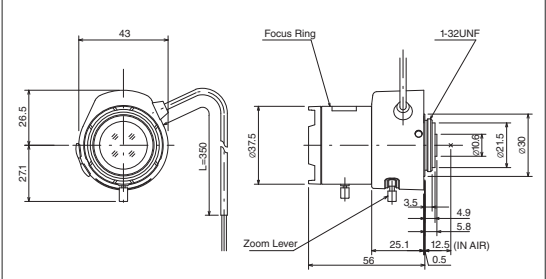

Dimensions

unit:mm

- VARI
- VIDEO
- F1.0
- ASP
- IR

MODEL NO.	TG3Z3510AFCS-IR
Format (")	1/3
Mount	CS
Focal Length (mm)	3.5-10.5
Aperture (F)	1.0-360
Angle of View (HOR)°	81.8-27.2
M.O.D. (m)	0.3
Effective Aperture	Front (φmm) 18.6
	Rear (φmm) 10.2
Front Filter Thread (φMxP=)	-
Dimensions (φxD) (φxHxD) or (WxHxD)mm	φ38.5 × 48 × 48.8
Weight (g)	70

Dimensions

unit:mm

- VARI
- VIDEO
- ASP
- IR

NEW

MODEL NO.	TG4Z2813AFCS-IR
Format (")	1/3
Mount	CS
Focal Length (mm)	2.8-12
Aperture (F)	1.3-360
Angle of View (HOR)°	102.2-23.7
M.O.D. (m)	0.3
Effective Aperture	Front (φmm) 23.0
	Rear (φmm) 7.4
Front Filter Thread (φMxP=)	-
Dimensions (φxD) (φxHxD) or (WxHxD)mm	φ37.5 × 48 × 56
Weight (g)	74

Dimensions

unit:mm

- VARI
- VIDEO
- TELE
- ASP

MODEL NO.	TG10Z0513AFCS-2
Format (")	1/3
Mount	CS
Focal Length (mm)	5-50
Aperture (F)	1.3-360C
Angle of View (HOR)°	51.8-5.6
M.O.D. (m)	0.8
Effective Aperture	Front (φmm) 29.5
	Rear (φmm) 8.7
Front Filter Thread (φMxP=)	37.5 × 0.5
Dimensions (φxD) (φxHxD) or (WxHxD)mm	φ41.7 × 57.5 × 57.7
Weight (g)	145

Dimensions

unit:mm

- FEATURE INDICATION
- MODEL NAME
- CODING RULE
- MANUAL IRIS
- AUTO IRIS
- VARI-FOCAL MANUAL IRIS
- VARI-FOCAL AUTO IRIS
- MANUAL ZOOM
- MOTORIZED ZOOM
- PINHOLE ACCESSORIES
- MEGAPIXEL & FA
- TECHNICAL INFORMATION
- ANGLE OF VIEW