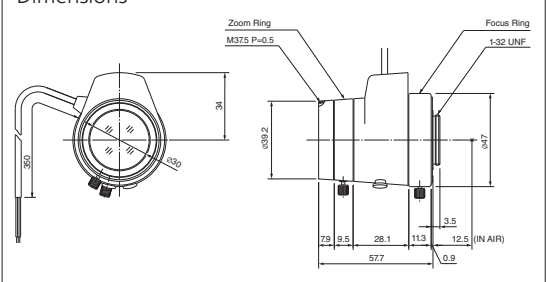

Dimensions

unit:mm

- VARI
- VIDEO
- F1.0
- ASP
- IR

MODEL NO.	TG3Z3510AFCS-IR
Format (")	1/3
Mount	CS
Focal Length (mm)	3.5-10.5
Aperture (F)	1.0-360
Angle of View (HOR)°	81.8-27.2
M.O.D. (m)	0.3
Effective Aperture	Front (φmm) 18.6
	Rear (φmm) 10.2
Front Filter Thread (φMxP=)	-
Dimensions (φxD) (φxHxD) or (WxHxD)mm	φ38.5 × 48 × 48.8
Weight (g)	70

Dimensions

unit:mm

- VARI
- VIDEO
- ASP
- IR

NEW

MODEL NO.	TG4Z2813AFCS-IR
Format (")	1/3
Mount	CS
Focal Length (mm)	2.8-12
Aperture (F)	1.3-360
Angle of View (HOR)°	102.2-23.7
M.O.D. (m)	0.3
Effective Aperture	Front (φmm) 23.0
	Rear (φmm) 7.4
Front Filter Thread (φMxP=)	-
Dimensions (φxD) (φxHxD) or (WxHxD)mm	φ37.5 × 48 × 56
Weight (g)	74

Dimensions

unit:mm

- VARI
- VIDEO
- TELE
- ASP

MODEL NO.	TG10Z0513AFCS-2
Format (")	1/3
Mount	CS
Focal Length (mm)	5-50
Aperture (F)	1.3-360C
Angle of View (HOR)°	51.8-5.6
M.O.D. (m)	0.8
Effective Aperture	Front (φmm) 29.5
	Rear (φmm) 8.7
Front Filter Thread (φMxP=)	37.5 × 0.5
Dimensions (φxD) (φxHxD) or (WxHxD)mm	φ41.7 × 57.5 × 57.7
Weight (g)	145

Dimensions

unit:mm

- FEATURE INDICATION
- MODEL NAME
- CODING RULE
- MANUAL IRIS
- AUTO IRIS
- VARI-FOCAL MANUAL IRIS
- VARI-FOCAL AUTO IRIS
- MANUAL ZOOM
- MOTORIZED ZOOM
- PINHOLE ACCESSORIES
- MEGAPIXEL & FA
- TECHNICAL INFORMATION
- ANGLE OF VIEW