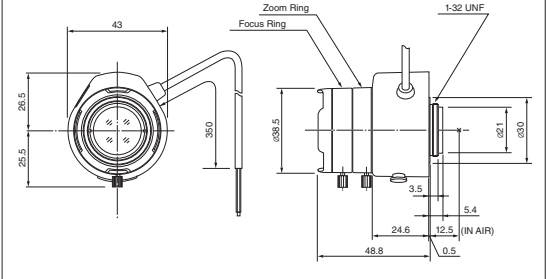

Dimensions

unit:mm

- VARI
- VIDEO
- F1.0
- ASP

MODEL NO.	TG3Z3510AFCS
Format (")	1/3
Mount	CS
Focal Length (mm)	3.5-10.5
Aperture (F)	1.0-360
Angle of View (HOR)°	81.6-27.2
M.O.D. (m)	0.3
Effective Aperture	Front (φmm) 18.5
	Rear (φmm) 10.1
Front Filter Thread (φMxP=)	-
Dimensions (φxD) (φxHxD) or (WxHxD)mm	φ38.5 × 48 × 48.8
Weight (g)	70

Dimensions

unit:mm

- VARI
- VIDEO
- F1.0
- ASP
- IR

MODEL NO.	TG3Z3510AFCS-IR
Format (")	1/3
Mount	CS
Focal Length (mm)	3.5-10.5
Aperture (F)	1.0-360
Angle of View (HOR)°	81.8-27.2
M.O.D. (m)	0.3
Effective Aperture	Front (φmm) 18.6
	Rear (φmm) 10.2
Front Filter Thread (φMxP=)	-
Dimensions (φxD) (φxHxD) or (WxHxD)mm	φ38.5 × 48 × 48.8
Weight (g)	70

Dimensions

unit:mm

- VARI
- VIDEO
- ASP
- IR

NEW

MODEL NO.	TG4Z2813AFCS-IR
Format (")	1/3
Mount	CS
Focal Length (mm)	2.8-12
Aperture (F)	1.3-360
Angle of View (HOR)°	102.2-23.7
M.O.D. (m)	0.3
Effective Aperture	Front (φmm) 23.0
	Rear (φmm) 7.4
Front Filter Thread (φMxP=)	-
Dimensions (φxD) (φxHxD) or (WxHxD)mm	φ37.5 × 48 × 56
Weight (g)	74

Dimensions

unit:mm

- VARI
- VIDEO
- TELE
- ASP

MODEL NO.	TG10Z0513AFCS-2
Format (")	1/3
Mount	CS
Focal Length (mm)	5-50
Aperture (F)	1.3-360C
Angle of View (HOR)°	51.8-5.6
M.O.D. (m)	0.8
Effective Aperture	Front (φmm) 29.5
	Rear (φmm) 8.7
Front Filter Thread (φMxP=)	37.5 × 0.5
Dimensions (φxD) (φxHxD) or (WxHxD)mm	φ41.7 × 57.5 × 57.7
Weight (g)	145