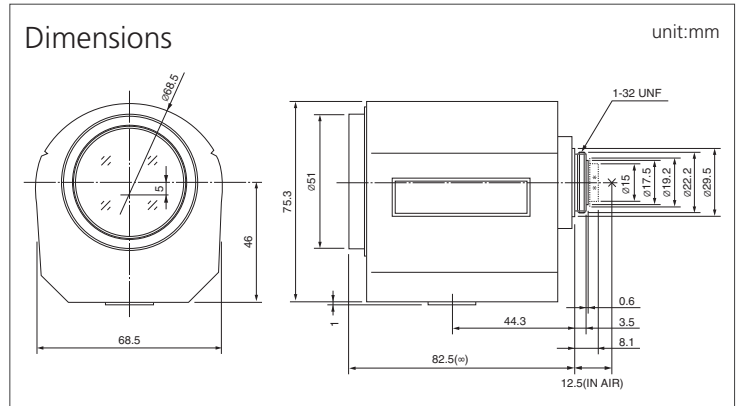

T6Z5710 Series f 5.7-34.2mm, F1.0

x6

Format (")	1/3
Mount	CS
Focal Length (mm)	5.7-34.2
Angle of View (HOR)°	45.9-8.1
M.O.D. (m)	1.2
Effective Aperture	Front (φmm) 41.0
	Rear (φmm) 10.2
Front Filter Thread (φMxP=)	49.0 × 0.75
Dimensions (WxHxD)mm	68.5 × 76.3 × 82.5

PINHOLE ACCESSORIES

MEGAPIXEL & FA

TECHNICAL INFORMATION

ANGLE OF VIEW