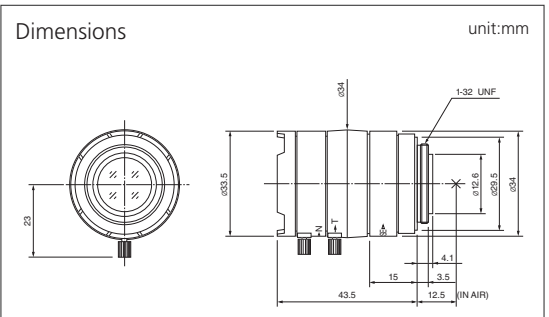

VARI  
MANUAL  
MEGA PIXEL

NEW

MODEL NO.	H2Z0414C-MP
Format (")	1/2
Mount	C
Focal Length (mm)	4-8
Aperture (F)	1.4-16C
Angle of View (HOR)°	90.4-47.0
M.O.D. (m)	0.5
Effective Aperture	Front (φmm) 22.2 Rear (φmm) 10.7
Front Filter Thread (φMxP=)	-
Dimensions (φxD <sub>i</sub> (φxHxD) or (WxHxD)mm)	φ41.6 × 48.8
Weight (g)	72

VARI  
MANUAL  
IR

MODEL NO.	H2Z4516CS-2
Format (")	1/2
Mount	CS
Focal Length (mm)	4.5-10
Aperture (F)	1.6-16C
Angle of View (HOR)°	81.3-38.2
M.O.D. (m)	0.3
Effective Aperture	Front (φmm) 18.6 Rear (φmm) 9.0
Front Filter Thread (φMxP=)	-
Dimensions (φxD <sub>i</sub> (φxHxD) or (WxHxD)mm)	φ34 × 43.5
Weight (g)	40

VARI  
MANUAL  
ASP  
IR

MODEL NO.	H3Z4512CS-IR
Format (")	1/2
Mount	CS
Focal Length (mm)	4.5-12.5
Aperture (F)	1.2-16C
Angle of View (HOR)°	83.7-30.1
M.O.D. (m)	0.3
Effective Aperture	Front (φmm) 19.9 Rear (φmm) 9.9
Front Filter Thread (φMxP=)	-
Dimensions (φxD <sub>i</sub> (φxHxD) or (WxHxD)mm)	φ41.6 × 48.8
Weight (g)	66

VARI  
MANUAL  
TELE  
ASP  
IR

MODEL NO.	H3Z1014CS
Format (")	1/2
Mount	CS
Focal Length (mm)	10-30
Aperture (F)	1.4-16C
Angle of View (HOR)°	35.8-12.5
M.O.D. (m)	0.6
Effective Aperture	Front (φmm) 26.6 Rear (φmm) 9.0
Front Filter Thread (φMxP=)	37.5 × 0.5
Dimensions (φxD <sub>i</sub> (φxHxD) or (WxHxD)mm)	φ47 × 57.7
Weight (g)	125