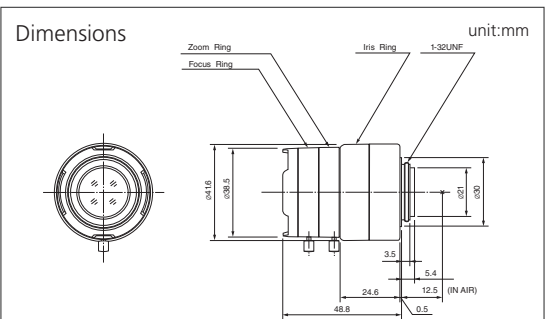

VARI  
MANUAL  
MEGA PIXEL

NEW

MODEL NO.	H2Z0414C-MP
Format (")	1/2
Mount	C
Focal Length (mm)	4-8
Aperture (F)	1.4-16C
Angle of View (HOR)°	90.4-47.0
M.O.D. (m)	0.5
Effective Aperture	Front (φmm) 22.2 Rear (φmm) 10.7
Front Filter Thread (φMxP=)	-
Dimensions (φxD <sub>i</sub> (φxHxD) or (WxHxD)mm)	φ41.6 × 48.8
Weight (g)	72

VARI  
MANUAL  
IR

MODEL NO.	H2Z4516CS-2
Format (")	1/2
Mount	CS
Focal Length (mm)	4.5-10
Aperture (F)	1.6-16C
Angle of View (HOR)°	81.3-38.2
M.O.D. (m)	0.3
Effective Aperture	Front (φmm) 18.6 Rear (φmm) 9.0
Front Filter Thread (φMxP=)	-
Dimensions (φxD <sub>i</sub> (φxHxD) or (WxHxD)mm)	φ34 × 43.5
Weight (g)	40

VARI  
MANUAL  
ASP  
IR

MODEL NO.	H3Z4512CS-IR
Format (")	1/2
Mount	CS
Focal Length (mm)	4.5-12.5
Aperture (F)	1.2-16C
Angle of View (HOR)°	83.7-30.1
M.O.D. (m)	0.3
Effective Aperture	Front (φmm) 19.9 Rear (φmm) 9.9
Front Filter Thread (φMxP=)	-
Dimensions (φxD <sub>i</sub> (φxHxD) or (WxHxD)mm)	φ41.6 × 48.8
Weight (g)	66

VARI  
MANUAL  
TELE  
ASP  
IR

MODEL NO.	H3Z1014CS
Format (")	1/2
Mount	CS
Focal Length (mm)	10-30
Aperture (F)	1.4-16C
Angle of View (HOR)°	35.8-12.5
M.O.D. (m)	0.6
Effective Aperture	Front (φmm) 26.6 Rear (φmm) 9.0
Front Filter Thread (φMxP=)	37.5 × 0.5
Dimensions (φxD <sub>i</sub> (φxHxD) or (WxHxD)mm)	φ47 × 57.7
Weight (g)	125