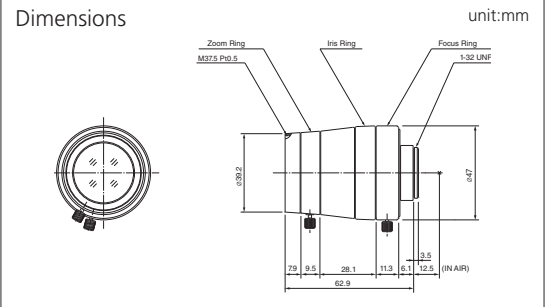

VARI  
MANUAL  
TELE  
ASP  
IR

MODEL NO.	T5Z8513CS-IR
Format (")	1/3
Mount	CS
Focal Length (mm)	8.5-40
Aperture (F)	1.3-16C
Angle of View (HOR)°	33.5-7.1
M.O.D. (m)	0.8
Effective Aperture	Front (φmm) 27.0 Rear (φmm) 9.3
Front Filter Thread (φMxP=)	37.5 × 0.5
Dimensions (φxD <sub>i</sub> (φxHxD) or (WxHxD)mm)	φ47.0 × 62.9
Weight (g)	126

VARI  
MANUAL  
MEGA PIXEL

NEW

MODEL NO.	H2Z0414C-MP
Format (")	1/2
Mount	C
Focal Length (mm)	4-8
Aperture (F)	1.4-16C
Angle of View (HOR)°	90.4-47.0
M.O.D. (m)	0.5
Effective Aperture	Front (φmm) 22.2 Rear (φmm) 10.7
Front Filter Thread (φMxP=)	-
Dimensions (φxD <sub>i</sub> (φxHxD) or (WxHxD)mm)	φ41.6 × 48.8
Weight (g)	72

VARI  
MANUAL  
IR

MODEL NO.	H2Z4516CS-2
Format (")	1/2
Mount	CS
Focal Length (mm)	4.5-10
Aperture (F)	1.6-16C
Angle of View (HOR)°	81.3-38.2
M.O.D. (m)	0.3
Effective Aperture	Front (φmm) 18.6 Rear (φmm) 9.0
Front Filter Thread (φMxP=)	-
Dimensions (φxD <sub>i</sub> (φxHxD) or (WxHxD)mm)	φ34 × 43.5
Weight (g)	40

VARI  
MANUAL  
TELE  
ASP  
IR

MODEL NO.	H3Z1014CS
Format (")	1/2
Mount	CS
Focal Length (mm)	10-30
Aperture (F)	1.4-16C
Angle of View (HOR)°	35.8-12.5
M.O.D. (m)	0.6
Effective Aperture	Front (φmm) 26.6 Rear (φmm) 9.0
Front Filter Thread (φMxP=)	37.5 × 0.5
Dimensions (φxD <sub>i</sub> (φxHxD) or (WxHxD)mm)	φ47 × 57.7
Weight (g)	125