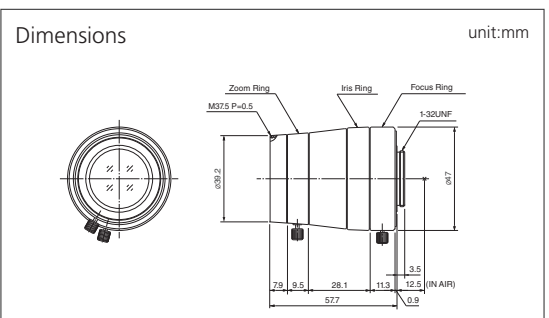

VARI  
MANUAL  
MEGA PIXEL

NEW

MODEL NO.	H2Z0414C-MP
Format (")	1/2
Mount	C
Focal Length (mm)	4-8
Aperture (F)	1.4-16C
Angle of View (HOR)°	90.4-47.0
M.O.D. (m)	0.5
Effective Aperture	Front (φmm) 22.2 Rear (φmm) 10.7
Front Filter Thread (φMxP=)	-
Dimensions (φxD <sub>i</sub> (φxHxD) or (WxHxD)mm)	φ41.6 × 48.8
Weight (g)	72

VARI  
MANUAL  
IR

MODEL NO.	H2Z4516CS-2
Format (")	1/2
Mount	CS
Focal Length (mm)	4.5-10
Aperture (F)	1.6-16C
Angle of View (HOR)°	81.3-38.2
M.O.D. (m)	0.3
Effective Aperture	Front (φmm) 18.6 Rear (φmm) 9.0
Front Filter Thread (φMxP=)	-
Dimensions (φxD <sub>i</sub> (φxHxD) or (WxHxD)mm)	φ34 × 43.5
Weight (g)	40

VARI  
MANUAL  
ASP  
IR

MODEL NO.	H3Z4512CS-IR
Format (")	1/2
Mount	CS
Focal Length (mm)	4.5-12.5
Aperture (F)	1.2-16C
Angle of View (HOR)°	83.7-30.1
M.O.D. (m)	0.3
Effective Aperture	Front (φmm) 19.9 Rear (φmm) 9.9
Front Filter Thread (φMxP=)	-
Dimensions (φxD <sub>i</sub> (φxHxD) or (WxHxD)mm)	φ41.6 × 48.8
Weight (g)	66

VARI  
MANUAL  
TELE  
ASP  
IR

MODEL NO.	H3Z1014CS
Format (")	1/2
Mount	CS
Focal Length (mm)	10-30
Aperture (F)	1.4-16C
Angle of View (HOR)°	35.8-12.5
M.O.D. (m)	0.6
Effective Aperture	Front (φmm) 26.6 Rear (φmm) 9.0
Front Filter Thread (φMxP=)	37.5 × 0.5
Dimensions (φxD <sub>i</sub> (φxHxD) or (WxHxD)mm)	φ47 × 57.7
Weight (g)	125