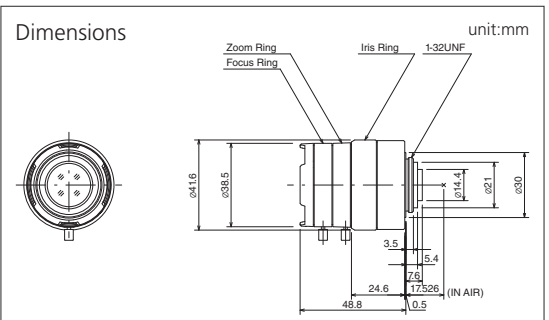

VARI  
MANUAL  
TELE  
ASP  
IR

MODEL NO.	T5Z8513CS-IR
Format (")	1/3
Mount	CS
Focal Length (mm)	8.5-40
Aperture (F)	1.3-16C
Angle of View (HOR)°	33.5-7.1
M.O.D. (m)	0.8
Effective Aperture	Front (φmm) 27.0 Rear (φmm) 9.3
Front Filter Thread (φMxP=)	37.5 × 0.5
Dimensions (φxD <sub>i</sub> (φxHxD) or (WxHxD)mm)	φ47.0 × 62.9
Weight (g)	126

VARI  
MANUAL  
MEGA PIXEL

NEW

MODEL NO.	H2Z0414C-MP
Format (")	1/2
Mount	C
Focal Length (mm)	4-8
Aperture (F)	1.4-16C
Angle of View (HOR)°	90.4-47.0
M.O.D. (m)	0.5
Effective Aperture	Front (φmm) 22.2 Rear (φmm) 10.7
Front Filter Thread (φMxP=)	-
Dimensions (φxD <sub>i</sub> (φxHxD) or (WxHxD)mm)	φ41.6 × 48.8
Weight (g)	72

VARI  
MANUAL  
IR

MODEL NO.	H2Z4516CS-2
Format (")	1/2
Mount	CS
Focal Length (mm)	4.5-10
Aperture (F)	1.6-16C
Angle of View (HOR)°	81.3-38.2
M.O.D. (m)	0.3
Effective Aperture	Front (φmm) 18.6 Rear (φmm) 9.0
Front Filter Thread (φMxP=)	-
Dimensions (φxD <sub>i</sub> (φxHxD) or (WxHxD)mm)	φ34 × 43.5
Weight (g)	40

VARI  
MANUAL  
TELE  
ASP  
IR

MODEL NO.	H3Z1014CS
Format (")	1/2
Mount	CS
Focal Length (mm)	10-30
Aperture (F)	1.4-16C
Angle of View (HOR)°	35.8-12.5
M.O.D. (m)	0.6
Effective Aperture	Front (φmm) 26.6 Rear (φmm) 9.0
Front Filter Thread (φMxP=)	37.5 × 0.5
Dimensions (φxD <sub>i</sub> (φxHxD) or (WxHxD)mm)	φ47 × 57.7
Weight (g)	125