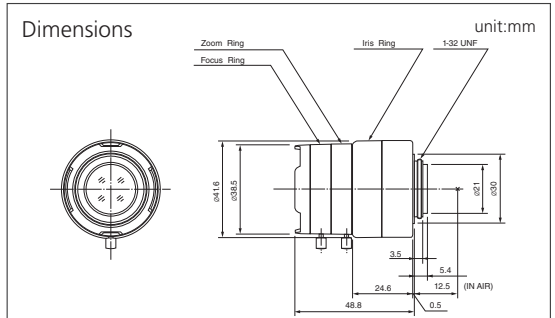

MODEL NO.	T3Z3510CS
Format (")	1/3
Mount	CS
Focal Length (mm)	3.5-10.5
Aperture (F)	1.0-16C
Angle of View (HOR)°	81.6-27.2
M.O.D. (m)	0.3
Effective Aperture	Front (φmm) 18.5
	Rear (φmm) 10.1
Front Filter Thread (φMxP=)	-
Dimensions (φxD₁), (φxHxD) or (WxHxD)mm	φ41.6 × 48.8
Weight (g)	63