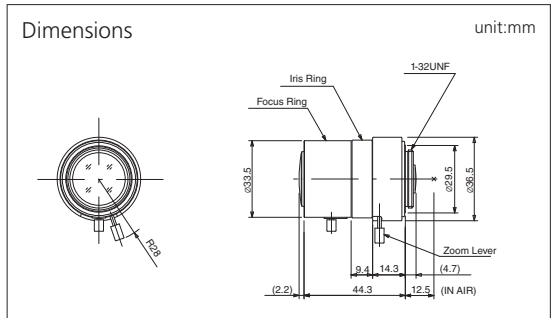

NEW

MODEL NO.	T3Z2910CS-IR
Format (")	1/3
Mount	CS
Focal Length (mm)	2.9-8.2
Aperture (F)	1.0-16C
Angle of View (HOR)°	95.0-35.6
M.O.D. (m)	0.5
Effective Aperture	Front (φmm) 19.0
	Rear (φmm) 8.5
Front Filter Thread (φMxP=)	-
Dimensions (φxD₁), (φxHxD) or (WxHxD)mm	φ36.5 × 44.3
Weight (g)	44