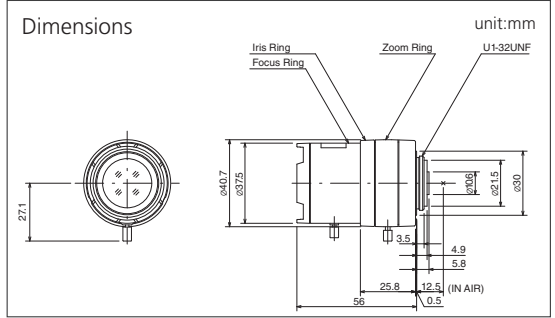

- VARI
- MANUAL
- ASP
- IR

NEW

| MODEL NO.  | T4Z2813CS-IR     |
|--|------------------|
| Format (")   | 1/3              |
| Mount  | CS               |
| Focal Length (mm)                                    | 2.8-12           |
| Aperture (F)   | 1.3-16C          |
| Angle of View (HOR)°                                 | 102.2-23.7       |
| M.O.D. (m)   | 0.3              |
| Effective Aperture                                   | Front (φmm) 23.0 |
|  | Rear (φmm) 7.4   |
| Front Filter Thread (φMxP=)                          | -                |
| Dimensions (φxD <sub>1</sub> ), (φxHxD) or (WxHxD)mm | φ40.7 × 56.0     |
| Weight (g)   | 63               |

- VARI
- MANUAL
- TELE
- ASP

| MODEL NO.  | T10Z0513CS-2     |
|--|------------------|
| Format (")   | 1/3              |
| Mount  | CS               |
| Focal Length (mm)                                    | 5-50             |
| Aperture (F)   | 1.3-16C          |
| Angle of View (HOR)°                                 | 51.8-5.6         |
| M.O.D. (m)   | 0.8              |
| Effective Aperture                                   | Front (φmm) 29.5 |
|  | Rear (φmm) 8.7   |
| Front Filter Thread (φMxP=)                          | 37.5 × 0.5       |
| Dimensions (φxD <sub>1</sub> ), (φxHxD) or (WxHxD)mm | φ47 × 57.7       |
| Weight (g)   | 125              |