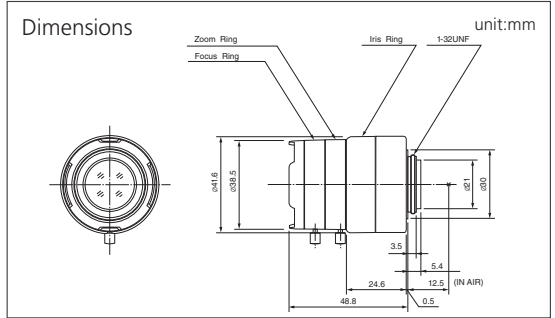

- VARI
- MANUAL
- ASP
- IR

NEW

| MODEL NO.  | T4Z2813CS-IR     |
|--|------------------|
| Format (")   | 1/3              |
| Mount  | CS               |
| Focal Length (mm)                                    | 2.8-12           |
| Aperture (F)   | 1.3-16C          |
| Angle of View (HOR)°                                 | 102.2-23.7       |
| M.O.D. (m)   | 0.3              |
| Effective Aperture                                   | Front (φmm) 23.0 |
|  | Rear (φmm) 7.4   |
| Front Filter Thread (φMxP=)                          | -                |
| Dimensions (φxD <sub>1</sub> ), (φxHxD) or (WxHxD)mm | φ40.7 × 56.0     |
| Weight (g)   | 63               |

- VARI
- MANUAL
- TELE
- ASP

| MODEL NO.  | T10Z0513CS-2     |
|--|------------------|
| Format (")   | 1/3              |
| Mount  | CS               |
| Focal Length (mm)                                    | 5-50             |
| Aperture (F)   | 1.3-16C          |
| Angle of View (HOR)°                                 | 51.8-5.6         |
| M.O.D. (m)   | 0.8              |
| Effective Aperture                                   | Front (φmm) 29.5 |
|  | Rear (φmm) 8.7   |
| Front Filter Thread (φMxP=)                          | 37.5 × 0.5       |
| Dimensions (φxD <sub>1</sub> ), (φxHxD) or (WxHxD)mm | φ47 × 57.7       |
| Weight (g)   | 125              |