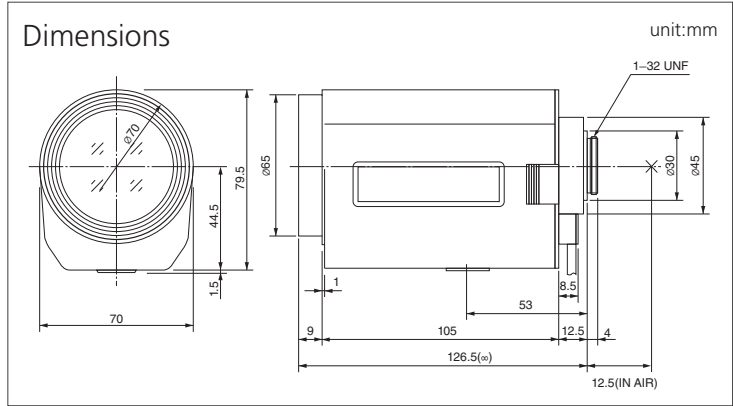

T21Z5816 Series
f 5.8-121.8mm, F1.6 x21

Format (")	1/3
Mount	CS
Focal Length (mm)	5.8-121.8
Angle of View (HOR)°	44.8-2.3
M.O.D. (m)	1.5
Effective Aperture	Front (φmm) 53.2
	Rear (φmm) 10.6
Front Filter Thread (φMxP=)	62.0 × 0.75
Dimensions (WxHxD)mm	70 × 81 × 126.5

NO.	MODEL NO.					Aperture (F)	Weight (g)
1	T21Z5816M-CS	ZOOM	3 MOTOR			1.6-22C	665
2	T21Z5816MP-CS	ZOOM	3 MOTOR	PRESET		1.6-22C	700
3	T21Z5816MS-CS	ZOOM	3 MOTOR		SPOT FILTER	1.6-560C	665
4	T21Z5816MSP-CS	ZOOM	3 MOTOR	PRESET	SPOT FILTER	1.6-560C	700
5	T21Z5816AMS-CS2	ZOOM	VIDEO		SPOT FILTER	1.6-560C	700
6	T21Z5816AMSP-CS2	ZOOM	VIDEO	PRESET	SPOT FILTER	1.6-560C	740
7	T21Z5816DC-CS	ZOOM	DC		SPOT FILTER	1.6-560C	650
8	T21Z5816PDC-CS	ZOOM	DC	PRESET	SPOT FILTER	1.6-560C	690