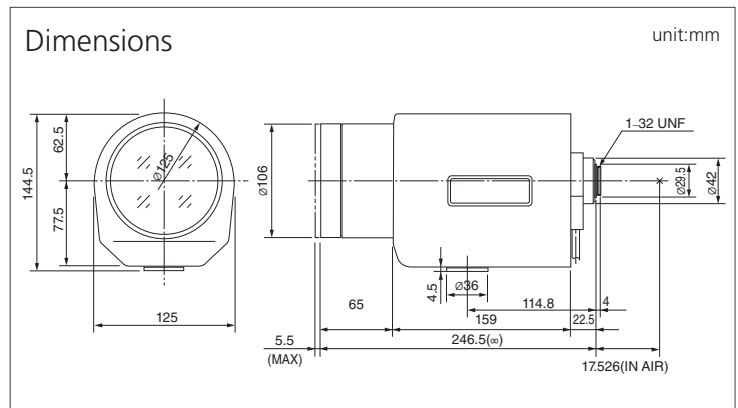

H30Z1015 Series

f 10-300mm, F1.5

x 30

Format (")	1/2
Mount	C
Focal Length (mm)	10-300
Angle of View (HOR)°	35.5-1.25
M.O.D. (m)	2.2
Effective Aperture	Front (φmm) 94.0
	Rear (φmm) 14.8
Front Filter Thread (φMxP=)	100 × 1
Dimensions (WxHxD)mm	125 × 144.5 × 246.5

NO.	MODEL NO.				Aperture (F)	Weight (g)
1	H30Z1015AMS	ZOOM	VIDEO	SPOT FILTER	1.5-560C	3170
2	H30Z1015AMSP	ZOOM	VIDEO	PRESET SPOT FILTER	1.5-560C	3220
3	H30Z1015AMSR	ZOOM	VIDEO	SPOT FILTER	1.5-560C	3175
4	H30Z1015AMSPR	ZOOM	VIDEO	PRESET SPOT FILTER	1.5-560C	3225