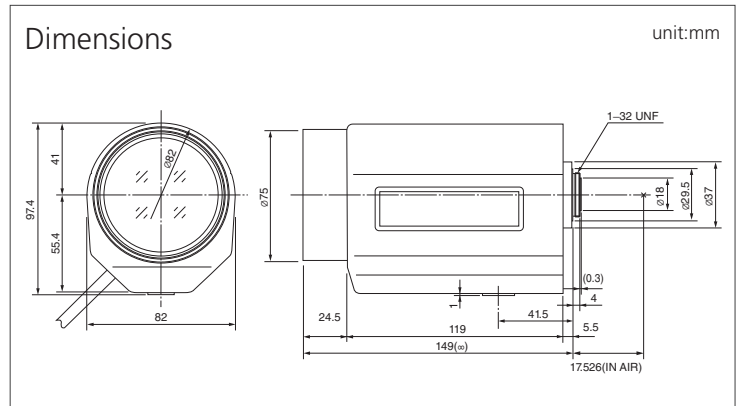

H16Z7516 Series

f 7.5-120mm, F1.6

x 16

Format (")	1/2
Mount	C
Focal Length (mm)	7.5-120
Angle of View (HOR)°	46.6-3.2
M.O.D. (m)	1.5
Effective Aperture	Front (φmm) 66.4
	Rear (φmm) 13.5
Front Filter Thread (φMxP=)	72.0 × 0.75
Dimensions (WxHxD)mm	82 × 97.4 × 149

NO.	MODEL NO.					Aperture (F)	Weight (g)
1	H16Z7516AMS	ZOOM	VIDEO	SPOT FILTER	1.6-560C	1050	
2	H16Z7516AMSP	ZOOM	VIDEO	PRESET	SPOT FILTER	1080	
3	H16Z7516AMSR	ZOOM	VIDEO	SPOT FILTER	OVERRIDE	1040	
4	H16Z7516AMSPR	ZOOM	VIDEO	PRESET	SPOT FILTER	OVERRIDE	1070
5	H16Z7516DC	ZOOM	DC	SPOT FILTER	1.6-560C	1010	
6	H16Z7516PDC	ZOOM	DC	PRESET	SPOT FILTER	1050	